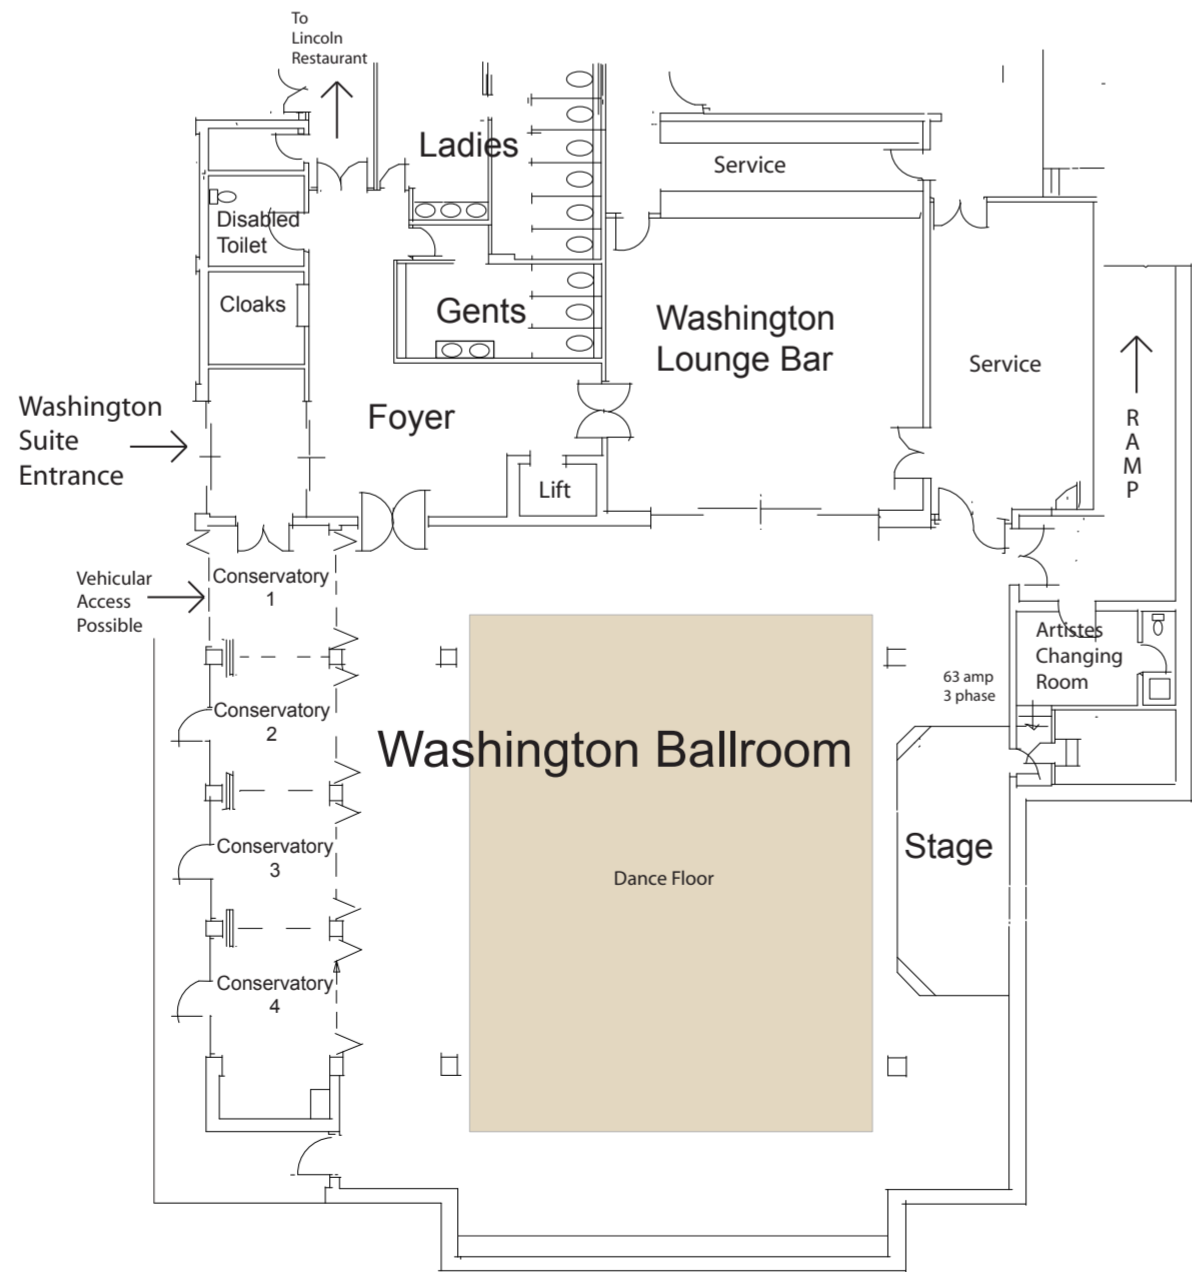

Washington Suite

Room Name		Ballroom	Lounge Bar	Conservatory	
Capacities	Floor	Ground	Ground	Ground	
	Theatre	400	50	45	
	Classroom	200	25	30	
	Boardroom	80	34	40	
	U-Shape	60	30	-	
	Lunch /Dinner	350	40	-	
	Reception	400	80	50	
Dimensions	Length	Feet 60'	25'11"	52'5"	
		Metres 18.30	7.90	16.00	
	Width	Feet 60'	27'	10'2"	
		Metres 18.30	8.25	3.10	
	Area	Square Feet 3600	701	533	
		Square Metres 334.89	65.17	49.60	
	Height (maximum)	Feet 10'5"	10'5"	7'8"	
	Metres 3.18	3.18	2.35		
Height (minimum)	Feet 8'4"	8'4"	7'8"		
	Metres 2.54	2.2	2.35		
Dance Floor	Length	Feet 36'	-	-	
		Metres 10.97	-	-	
	Width	Feet 47'9"	-	-	
		Metres 14.55	-	-	
	Lighting	Tungsten	No	Dimmable	No
		Flaourescent	No	Yes	No
		Halogen	Dimmable	Dimmable	Dimmable
Controls In Room		Yes	Yes	Yes	
Black Out		Yes	Yes	No	
Windows		Yes	No	Yes	
Remote Control		Yes	No	No	
Power	3-Phase	Yes	No	Yes	
	63amp	Yes	No	Yes	
	32amp	Yes	No	Yes	
	13amp	38	10	16	
Access	Door Height	Feet 7'8"	7'8"	7'8"	
		Metres 2.35	2.35	2.35	
	Door Width	Feet 9'10"	9'10"	9'10"	
		Metres 3	3	3	
Miscellaneous	Level access	Yes	Yes	Yes	
	Telephone Points	4	2	0	
	Wired	Yes	Yes	Yes	
	Wireless	Yes	Yes	Yes	
	Air Conditioning	Yes	Yes	No	
Broadband	Sound System Fitted	Yes	Yes	No	