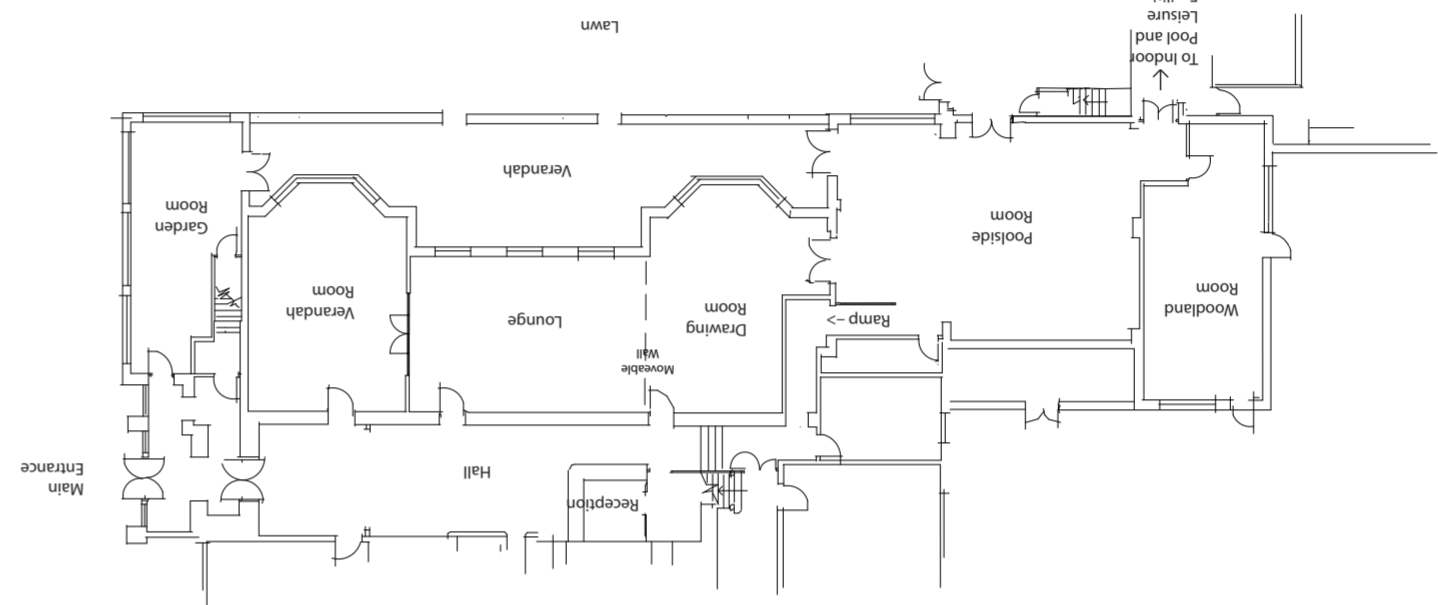

Room Name		Lounge	Verandah	Garden	Drawing	Woodland	Poolside	
Capacities	Floor	Ground	Ground	Ground	Ground	Ground	Ground	
	Theatre	50	36	24	24	36	50	
	Classroom	25	30	24	24	30	40	
	Boardroom	80	34	24	24	34	28	
	U-Shape	60	16	12	12	16	28	
	Lunch /Dinner	350	18'8"	13'	13'	14'5"	18'8"	
	Reception	400	9'6"	5'26"	8'08"	10'74"	26'6"	
Dimensions	Length	Feet 29'	24'	31'6"	28'2"	26'6"	35'3"	
		Metres 8.85	7.32	9.61	8.08	8.08	10.74	
	Width	Feet 18'8"	13'	14'6"	14'5"	26'6"	26'6"	
		Metres 5.69	3.97	4.42	4.42	8.08	8.08	
	Area	Square Feet 541	438	409	406	384	934.13	
		Square Metres 50.36	40.77	38.15	35.71	86.78	86.78	
	Height (maximum)	Feet 10'8"	10'10"	10'10"	10'8"	10'8"	10'8"	
Dance Floor	Length	Feet 32'5"	32'5"	32'5"	32'5"	32'5"	32'5"	
		Metres 9.91	9.91	9.91	9.91	9.91	9.91	
	Width	Feet 16'	16'	16'	16'	16'	16'	
		Metres 4.88	4.88	4.88	4.88	4.88	4.88	
	Lighting	Tungsten	No	No	No	No	No	No
		Flaourescent	Dimmable	Dimmable	Dimmable	Dimmable	Dimmable	Dimmable
		Halogen	No	No	No	No	No	No
Controls In Room		Yes	Yes	Yes	Yes	Yes	Yes	
Black Out		Yes	Yes	Yes	Yes	Yes	Yes	
Windows		Yes	No	No	No	No	No	
Remote Control		Yes	No	No	No	No	No	
Power	3-Phase	No	No	No	No	No	No	
	63amp	No	No	No	No	No	No	
	32amp	No	No	No	No	No	No	
	13amp	10	10	10	10	10	10	
Access	Door Height	Feet 6'4"	6'4"	6'4"	6'4"	6'4"	6'4"	
		Metres 1.93	1.93	1.93	1.93	1.93	1.93	
	Door Width	Feet 7'	7'	7'	7'	7'	7'	
		Metres 2.13	2.13	2.13	2.13	2.13	2.13	
Miscellaneous	Level access	Yes	Yes	Yes	Yes	Yes	Yes	
	Telephone Points	2	2	2	2	2	2	
	Wired	Yes	Yes	Yes	Yes	Yes	Yes	
	Wireless	Yes	Yes	Yes	Yes	Yes	Yes	
	Air Conditioning	Yes	Yes	No	No	No	No	
Broadband	Sound System Fitted	Yes	Yes	No	No	No