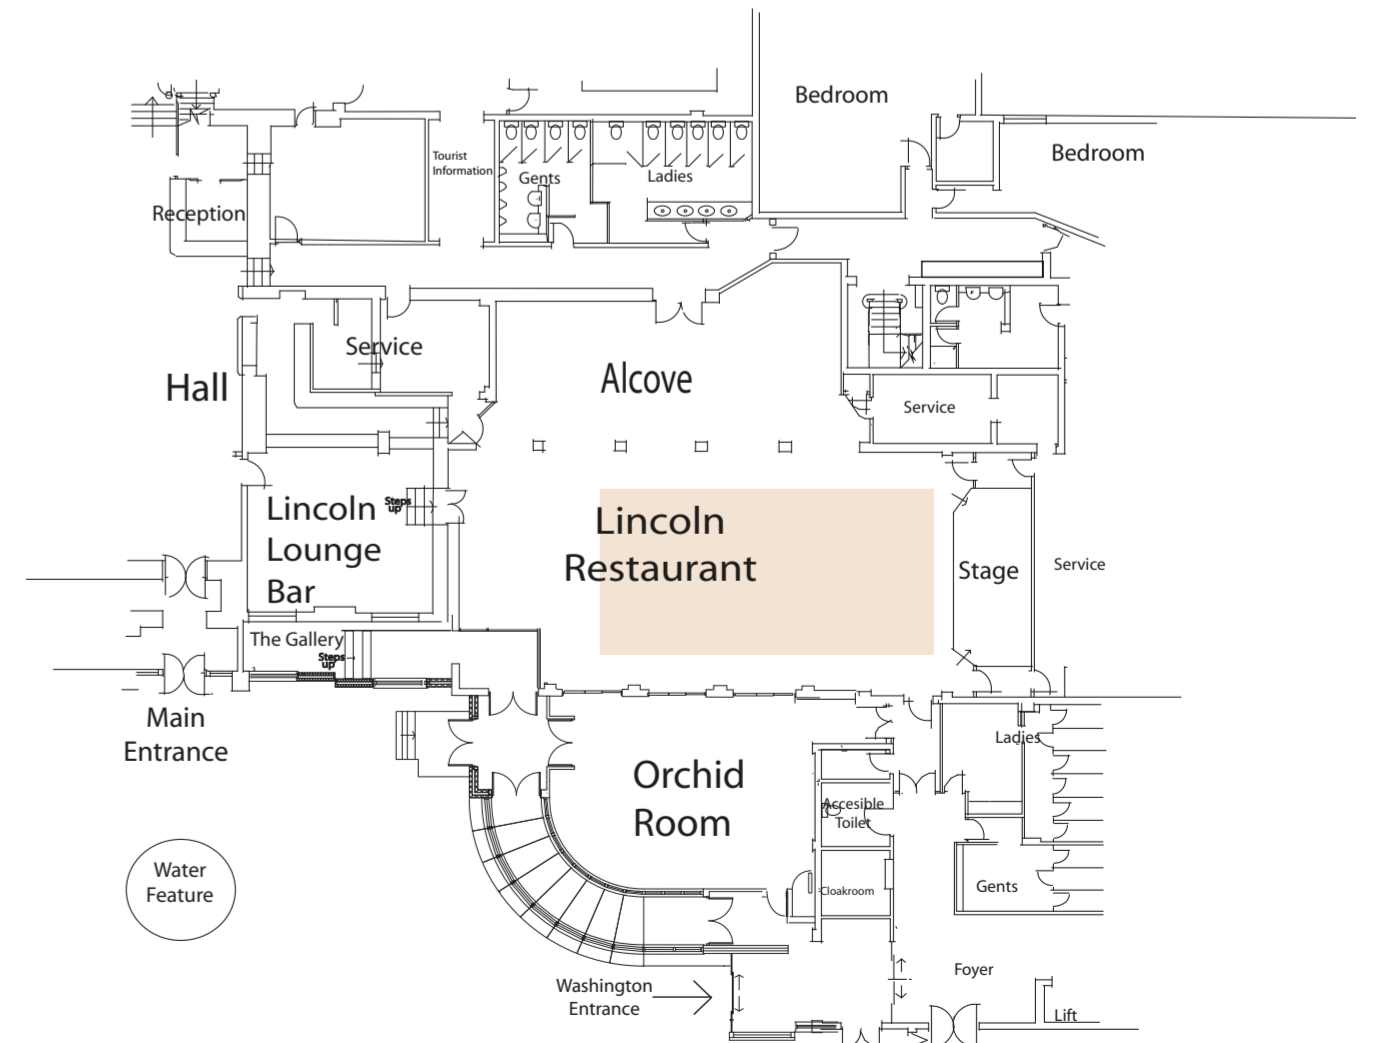

Lincoln Suite

Room Name		Lincoln Restaurant	Orchid Room
Capacities	Floor	Ground	Ground
	Theatre	200	50
	Classroom	100	30
	Boardroom	70	36
	U-Shape	60	32
	Lunch /Dinner	200	50
	Reception	250	80
Dimensions	Length	Feet 70'	34'9"
		Metres 21.35	10.50
	Width	Feet 29'6"	22'6"
		Metres 9	6.90
	Area	Square Feet 2065	776
		Square Metres 192.15	72.45
	Height (maximum)	Feet 11'	14'9"
	Metres 3.36	4.50	
Height (minimum)	Feet 8'5"	9'8"	
	Metres 2.57	2.95	
Dance Floor	Length	Feet 26'	-
		Metres 7.92	-
	Width	Feet 17'3"	-
		Metres 5.26	-
Lighting	Tungsten	Dimmable	Dimmable
	Flaourescent	Yes	No
	Halogen	Dimmable	Dimmable
	Controls In Room	Yes	Yes
	Black Out	Yes	No
	Windows	Yes	Yes
	Remote Control	No	No
Power	3-Phase	No	No
	63amp	No	No
	32amp	Yes	No
	13amp	23	22
Access	Door Height	Feet 6'4"	6'6"
		Metres 1.93	2.00
	Door Width	Feet 3'10"	5'6"
		Metres 1.17	1.70
Miscellaneous	Level Access	Yes	Yes
	Telephone Points	2	-
	Wired	Yes	-
	Wireless	Yes	Yes
	Air Conditioning	Yes	Yes
Broadband	Sound System Fitted	Yes	Yes