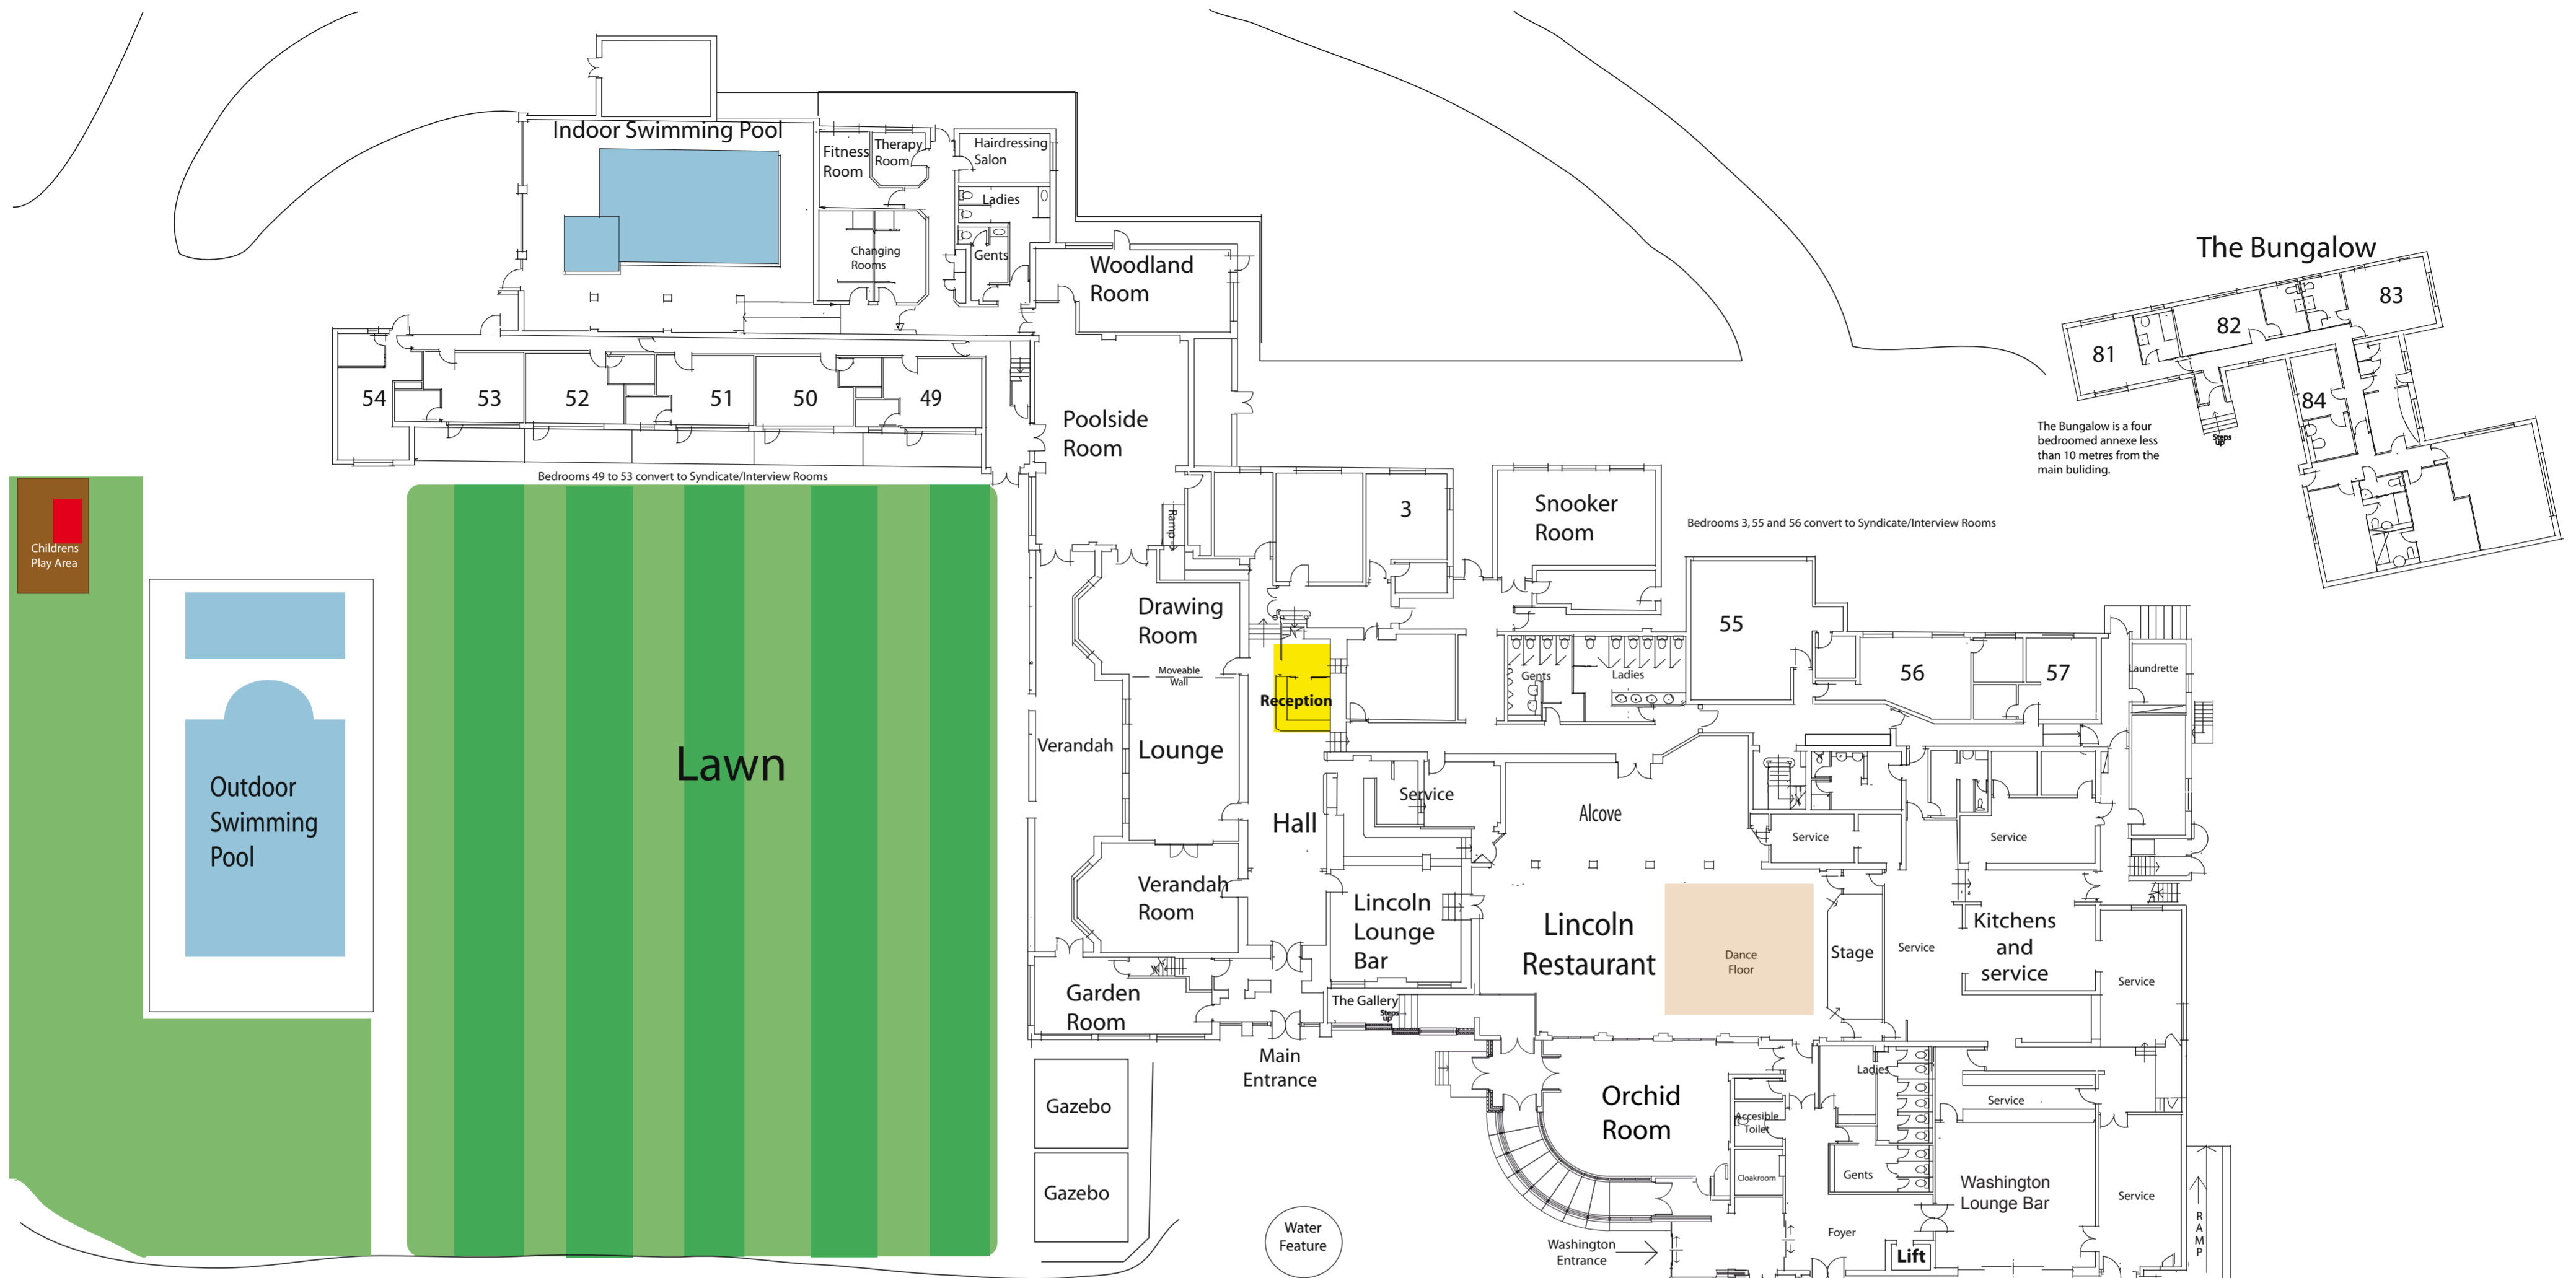

Lincoln Suite

Room Name		Lincoln Restaurant	Orchid Room
Capacities	Floor	Ground	Ground
	Theatre	200	50
	Classroom	100	30
	Boardroom	70	36
	U-Shape	60	32
	Lunch /Dinner	200	50
	Reception	250	80
Dimensions	Length	Feet 70'	34'9"
		Metres 21.35	10.50
	Width	Feet 29'6"	22'6"
		Metres 9	6.90
	Area	Square Feet 2065	776
		Square Metres 192.15	72.45
	Height (maximum)	Feet 11'	14'9"
	Metres 3.36	4.50	
Height (minimum)	Feet 8'5"	9'8"	
	Metres 2.57	2.95	
Dance Floor	Length	Feet 26'	-
		Metres 7.92	-
	Width	Feet 17'3"	-
		Metres 5.26	-
Lighting	Tungsten	Dimmable	Dimmable
	Flaourescent	Yes	No
	Halogen	Dimmable	Dimmable
	Controls In Room	Yes	Yes
	Black Out	Yes	No
	Windows	Yes	Yes
	Remote Control	No	No
Power	3-Phase	No	No
	63amp	No	No
	32amp	Yes	No
	13amp	23	22
Access	Door Height	Feet 6'4"	6'6"
		Metres 1.93	2.00
	Door Width	Feet 3'10"	5'6"
		Metres 1.17	1.70
Miscellaneous	Level Access	Yes	Yes
	Telephone Points	2	-
	Wired	Yes	-
	Wireless	Yes	Yes
	Air Conditioning	Yes	Yes
Broadband	Sound System Fitted	Yes	Yes

Verandah Suite

Childrens Play Area

<- Footpath to Railway Station, Beach (400 metres), Golf Course (600 metres) and Nature Reserve (800 metres)

THE LANGSTONE CLIFF HOTEL MOUNT PLEASANT ROAD DAWLISH WARREN DAWLISH SOUTH DEVON EX7 0NA
 Tel 01626 868000 ★ Fax 01626 868006 ★ www.langstone-hotel.co.uk ★ email: events@langstone-hotel.co.uk